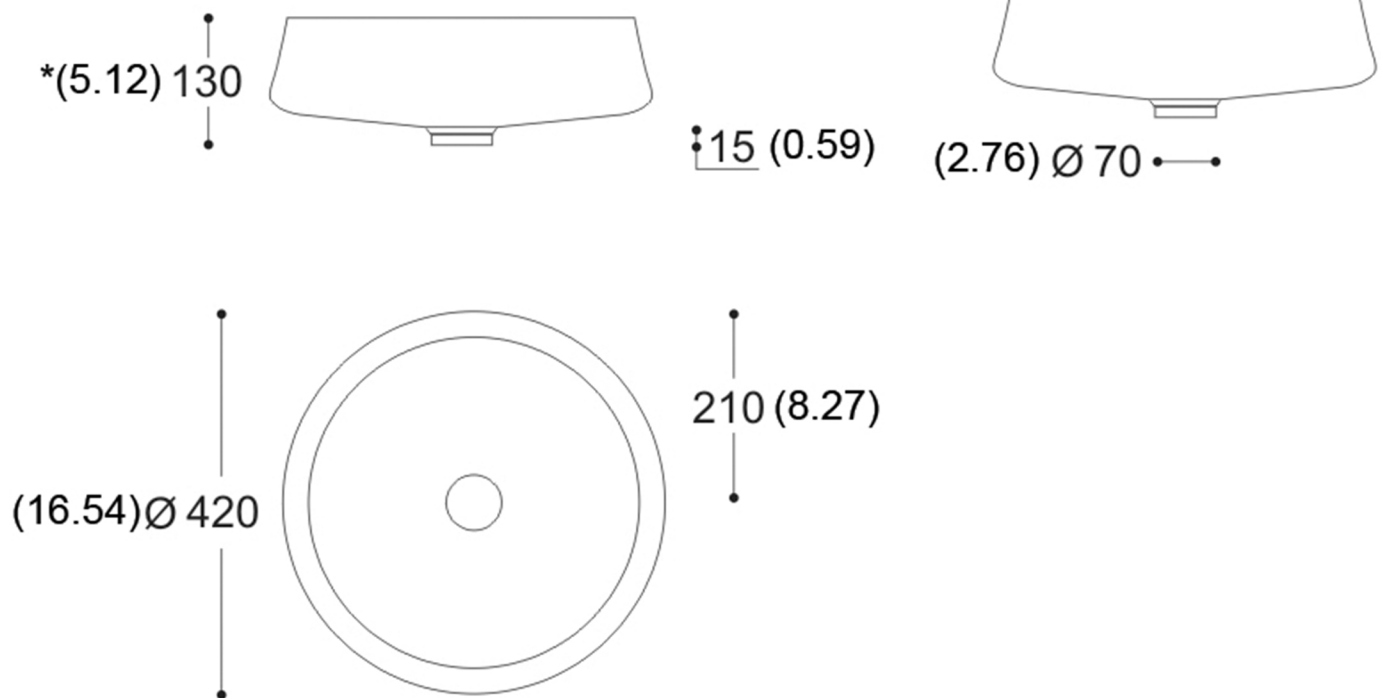

ALUMIX EXTE

Model: ALUMIX EXTE

Category: Bathroom Sink

Material: Aluminum

Dimensions: 16.5" (L) x 16.5" (W) x 5.5" (D)

Description: Luxury bathroom sink in black and silver finish.

*Numbers in parenthesis are in inches